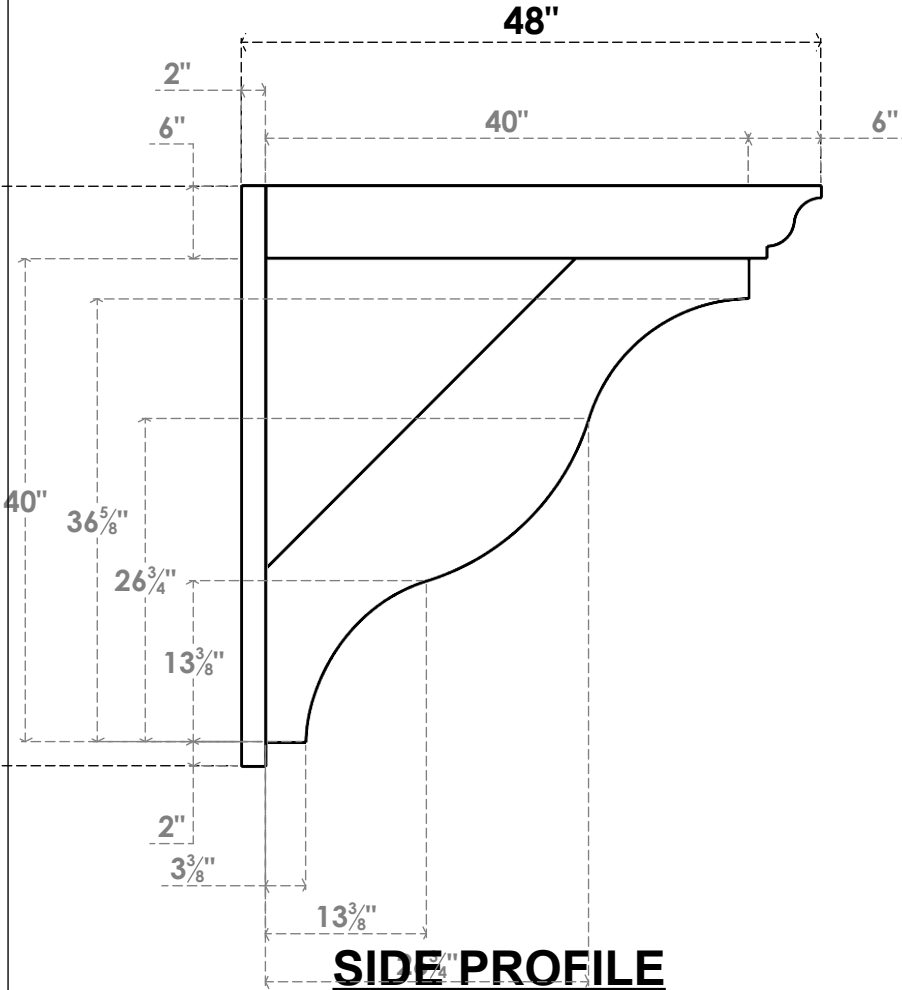

ITEM NUMBER: OUTUROC060X080X48000X48000X060X020X060FST04RCPR

6"W TOP X 8"W BACK X 48"D X 48"H X 6"T TOP X 2"T BACK TIMBERTHANE ROUGH CEDAR FUNSTON FAUX WOOD OPEN OUTLOOKER, TRADITIONAL TOP AND BLOCK BACK, 6"W CLOSED BRACE, PRIMED TAN

EKENA MILLWORK
2300 WEST MAIN ST.
CLARKSVILLE, TX 75426
TOLL FREE: 866-607-0453
WWW.EKENAMILLWORK.COM

NOTES

1. INSTALLATION TO BE COMPLETED IN ACCORDANCE WITH MANUFACTURER'S SPECIFICATIONS.
2. DRAWING MAY NOT BE TO SCALE
3. THIS DRAWING IS INTENDED FOR DESIGN AND PLANNING PURPOSES ONLY.
4. ALL INFORMATION CONTAINED HEREIN WAS CURRENT AT THE TIME OF DEVELOPMENT BUT MUST BE REVIEWED AND APPROVED BY THE PRODUCT MANUFACTURER TO BE CONSIDERED ACCURATE.
5. TIMBERTHANE ARCHITECTURAL PRODUCTS ARE MADE FROM HIGH DENSITY URETHANE AND COME FACTORY PRIMED