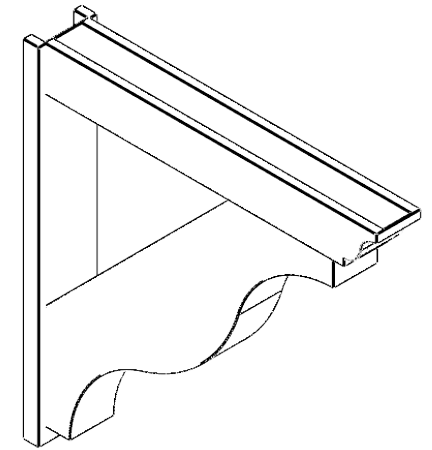

ITEM NUMBER: OUTUROC060X080X48000X48000X060X020X060FST04RCPR

6"W TOP X 8"W BACK X 48"D X 48"H X 6"T TOP X 2"T BACK TIMBERTHANE ROUGH CEDAR FUNSTON FAUX WOOD OPEN OUTLOOKER, TRADITIONAL TOP AND BLOCK BACK, 6"W CLOSED BRACE, PRIMED TAN

EKENA MILLWORK
2300 WEST MAIN ST.
CLARKSVILLE, TX 75426
TOLL FREE: 866-607-0453
WWW.EKENAMILLWORK.COM

NOTES

1. INSTALLATION TO BE COMPLETED IN ACCORDANCE WITH MANUFACTURER'S SPECIFICATIONS.
2. DRAWING MAY NOT BE TO SCALE
3. THIS DRAWING IS INTENDED FOR DESIGN AND PLANNING PURPOSES ONLY.
4. ALL INFORMATION CONTAINED HEREIN WAS CURRENT AT THE TIME OF DEVELOPMENT BUT MUST BE REVIEWED AND APPROVED BY THE PRODUCT MANUFACTURER TO BE CONSIDERED ACCURATE.
5. TIMBERTHANE ARCHITECTURAL PRODUCTS ARE MADE FROM HIGH DENSITY URETHANE AND COME FACTORY PRIMED