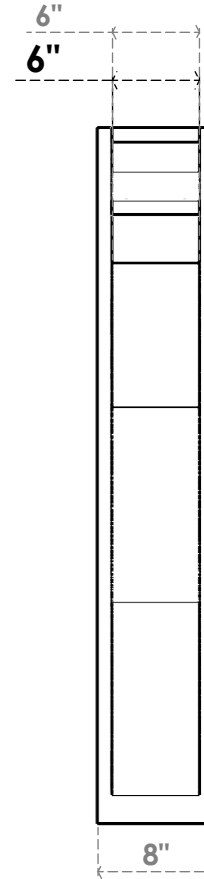

ITEM NUMBER: OUTUROC060X080X48000X48000X060X020X060FST04RCPR

6"W TOP X 8"W BACK X 48"D X 48"H X 6"T TOP X 2"T BACK TIMBERTHANE ROUGH CEDAR FUNSTON FAUX WOOD OPEN OUTLOOKER, TRADITIONAL TOP AND BLOCK BACK, 6"W CLOSED BRACE, PRIMED TAN

EKENA MILLWORK
2300 WEST MAIN ST.
CLARKSVILLE, TX 75426
TOLL FREE: 866-607-0453
WWW.EKENAMILLWORK.COM

NOTES

1. INSTALLATION TO BE COMPLETED IN ACCORDANCE WITH MANUFACTURER'S SPECIFICATIONS.
2. DRAWING MAY NOT BE TO SCALE
3. THIS DRAWING IS INTENDED FOR DESIGN AND PLANNING PURPOSES ONLY.
4. ALL INFORMATION CONTAINED HEREIN WAS CURRENT AT THE TIME OF DEVELOPMENT BUT MUST BE REVIEWED AND APPROVED BY THE PRODUCT MANUFACTURER TO BE CONSIDERED ACCURATE.
5. TIMBERTHANE ARCHITECTURAL PRODUCTS ARE MADE FROM HIGH DENSITY URETHANE AND COME FACTORY PRIMED